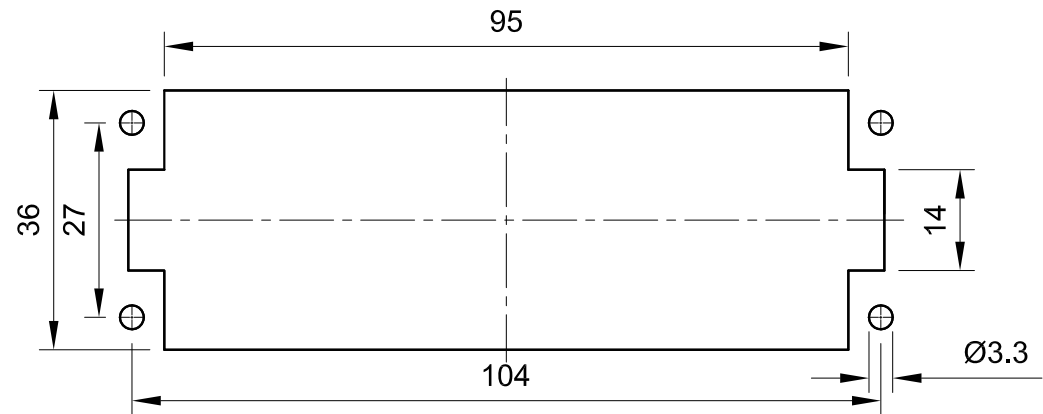

Panel cut out

All Dimensions in mm  
Original Size DIN A4

Date  
2019-03-14

Drawing No.  
TC1198768

Rev.  
A00

Scale  
1:1

InKonn (Suzhou) Electric Technology Co.,Ltd.

Part No.  
10 31 108 2100

Created by  
Han Lyu

Checked by  
Yiyi Luo

Page  
1/1

Type Name  
IDD-108-CM